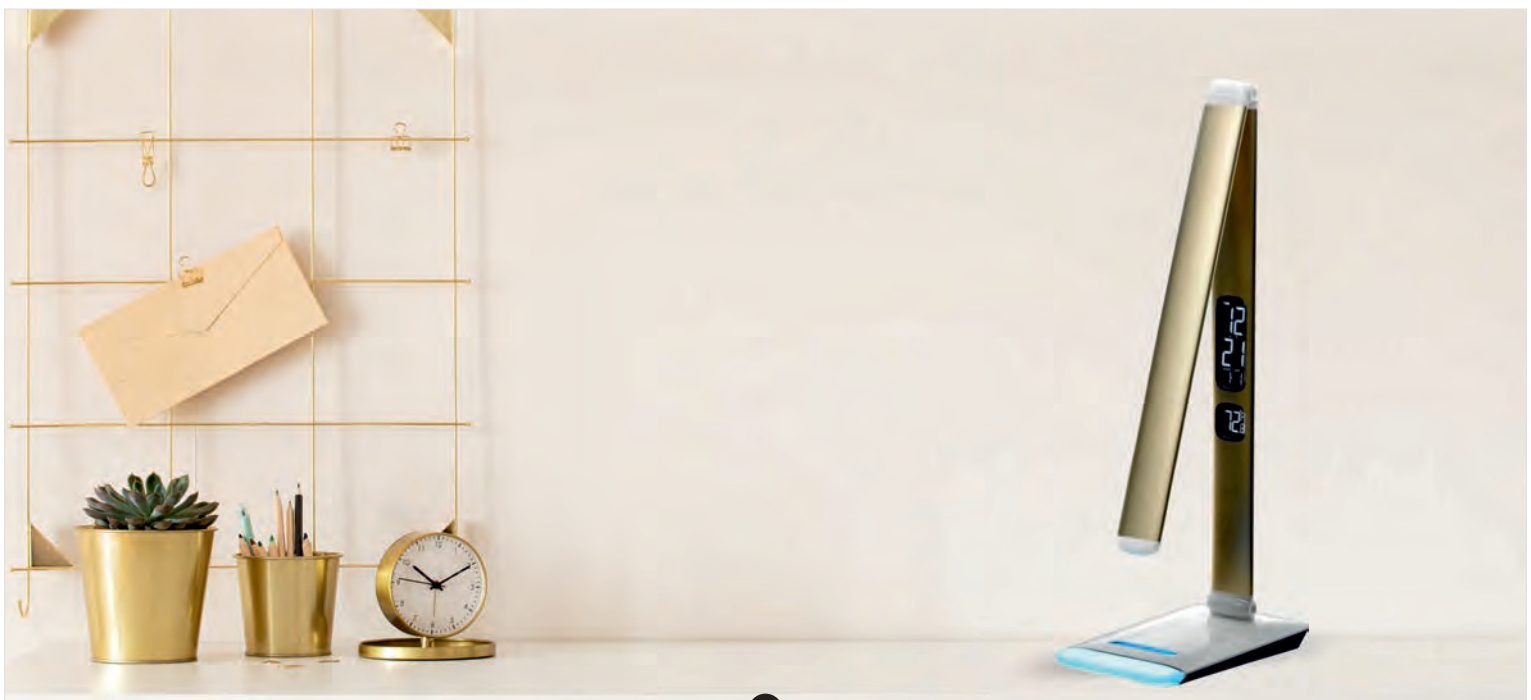

Desk lamp
1112
W 15 | H 56,5 | D 35,5 cm
1 x E14 max 25W
metal chrome body

Desk lamp
Q10A
W 10 | H 22 | D 13 cm
LED 5W 200LM 4000K
plastic and rubber white body

Floor lamp
H1927F
W 22 | H 150 | D 30 cm
1 x E14 max 11W
metal black and wood body