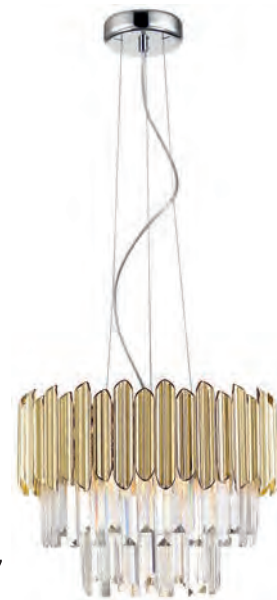

Pendant lamp
GLADIUS P0535-05B-F4J7
Ø 41 | H 47-154 cm
5 x E14 max 40W
gold plastic body,
glass crystal shade