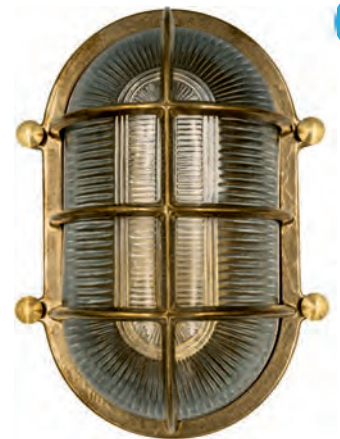

IP64

Wall lamp
THIRA A25Z
H 16 | W 26 cm
1 x E27 max 75W
brass metal body, glass shade