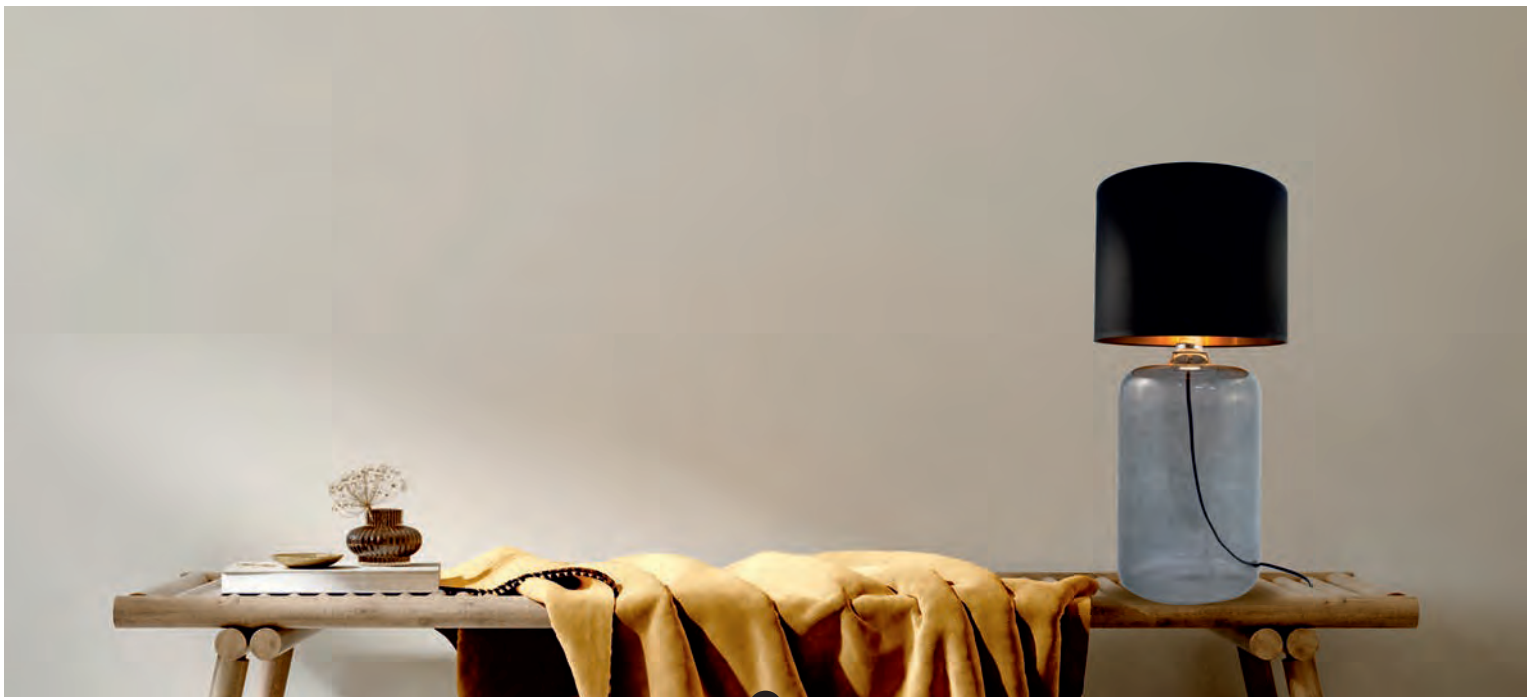

white
inside

white
inside

gold
inside

white
inside

white
inside

gold
inside